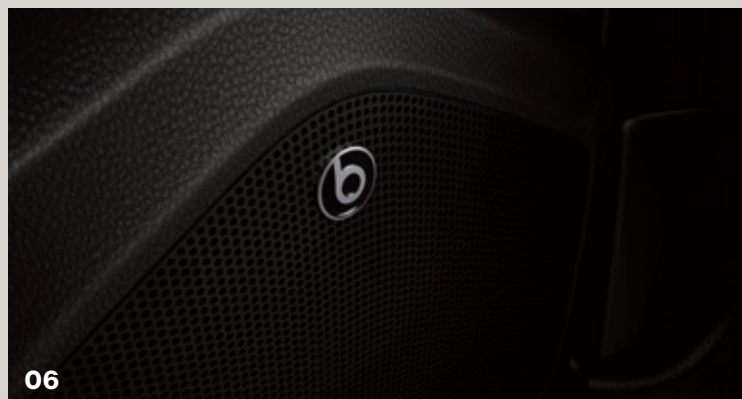

Exterior Equipment

Design 16" 26/1 Brilliant Silver alloy wheels with 205/60/R16 tyres	■	-	-
Dynamic 17" 26/1 Brilliant Silver alloy wheels with 205/55/R17 tyres	-	■	-
Dynamic 17" 26/3 Brilliant Silver alloy wheels with 205/55/R17 tyres	-	-	■
Roof color Black or Grey	-	-	■
Black roof rails	■	■	-
Chrome roof rails	-	-	■
Door handles in body color	-	■	■
Mirror case in body color	-	■	-
Mirror case in roof color	-	-	■
Twin halogen headlamps with headlight range adjustment	■	-	-
SEAT Full LED headlamps with headlight range adjustment	-	■	■
Daytime Running Lights	■	■	■
Rain and light sensors with automatic coming home feature	-	■	■
Front fog lamps	■	■	■
Rear fog lamp	■	■	■
LED taillights	-	■	■
Dark tinted windows	-	-	■
FR sport front grille with FR logo	-	-	■
FR sport bumpers	-	-	■
Visible chromed double exhaust pipe	-	-	■

■ Standard
- Not available

01

04

07

02

05

08

03

06

09

01 SEAT Digital Cockpit

02 Two-tone roof

03 FR sport seats with red stitching

04 SEAT Full LED headlamps

05 Media System Plus with 8" color touch screen

06 BeatsAudio™ system + subwoofer