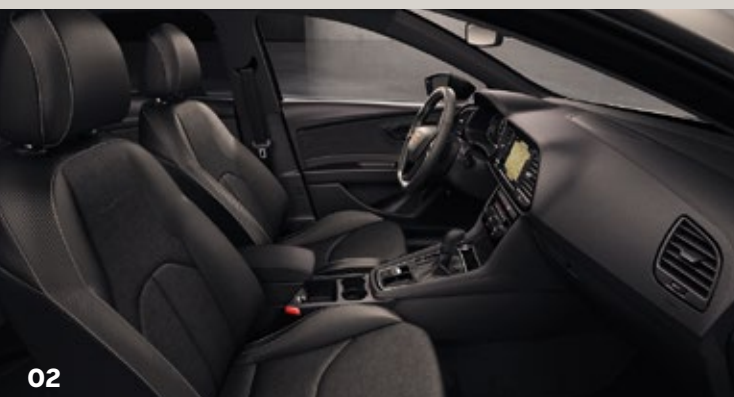

01

04

07

02

05

08

03

06

09

01 Interior view

02 Black Alcantara® sport seats

03 19" CUPRA Machined alloy wheels 30/2

04 Media System Plus with 8" color touch screen

05 SEAT Digital Cockpit

06 SEAT Full LED headlamps

07 Illuminated doorstep with CUPRA logo

08 Visible double flow exhaust pipes on both sides

09 Rear spoiler