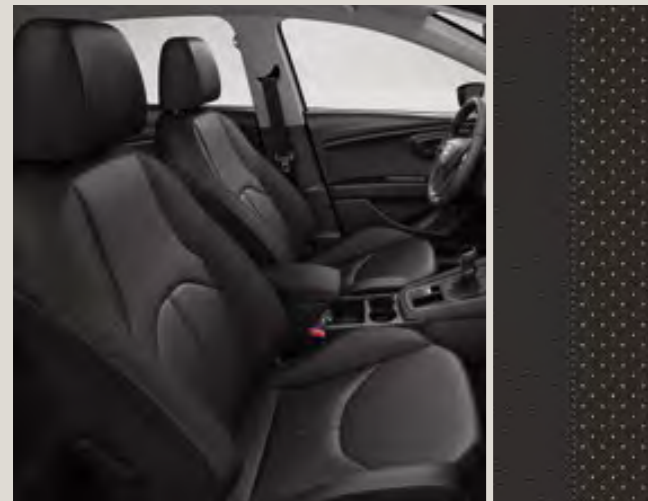

XE

Cloth Techny Black Sport seats GE

FR

Alcantara® Black Sport seats GE + WL3'

FR

Leather Black Sport seats CE + WL1

St

Cloth Teddy/Mikelly Sport seats DE