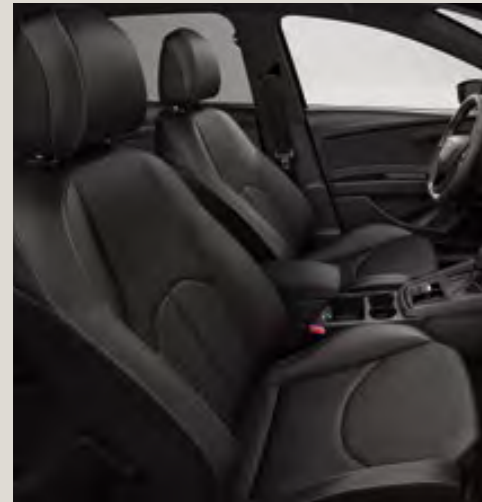

Upholsteries.

Alcantara® Black Sport seats LE¹