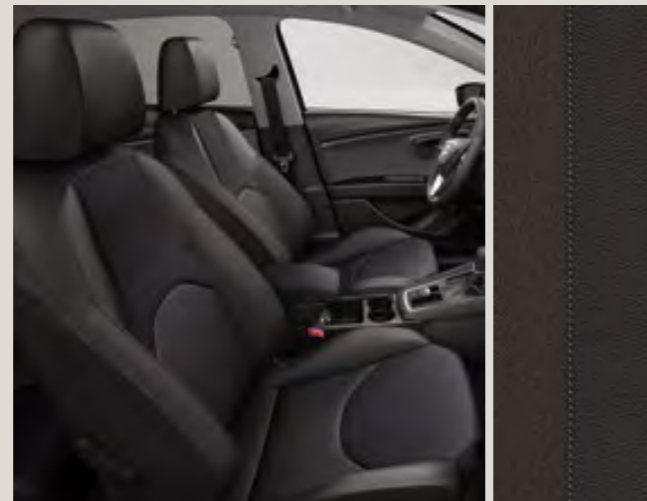

XE

Cloth Techny Black Sport seats GE

FR

Alcantara® Black Sport seats GE + WL3'

FR

Leather Black Sport seats CE + WL1

St

Cloth Teddy/Mikelly Sport seats DE