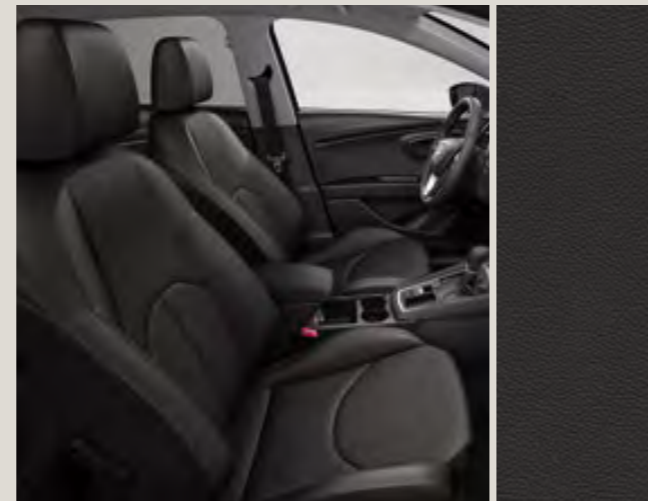

Alcantara® Black Sport seats DE + WL3

XE